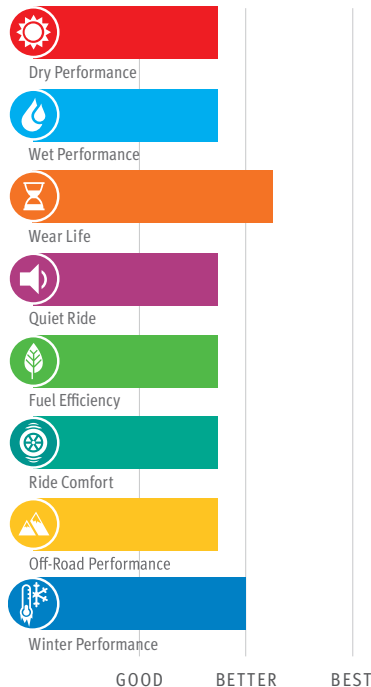

PERFORMANCE CHARACTERISTICS